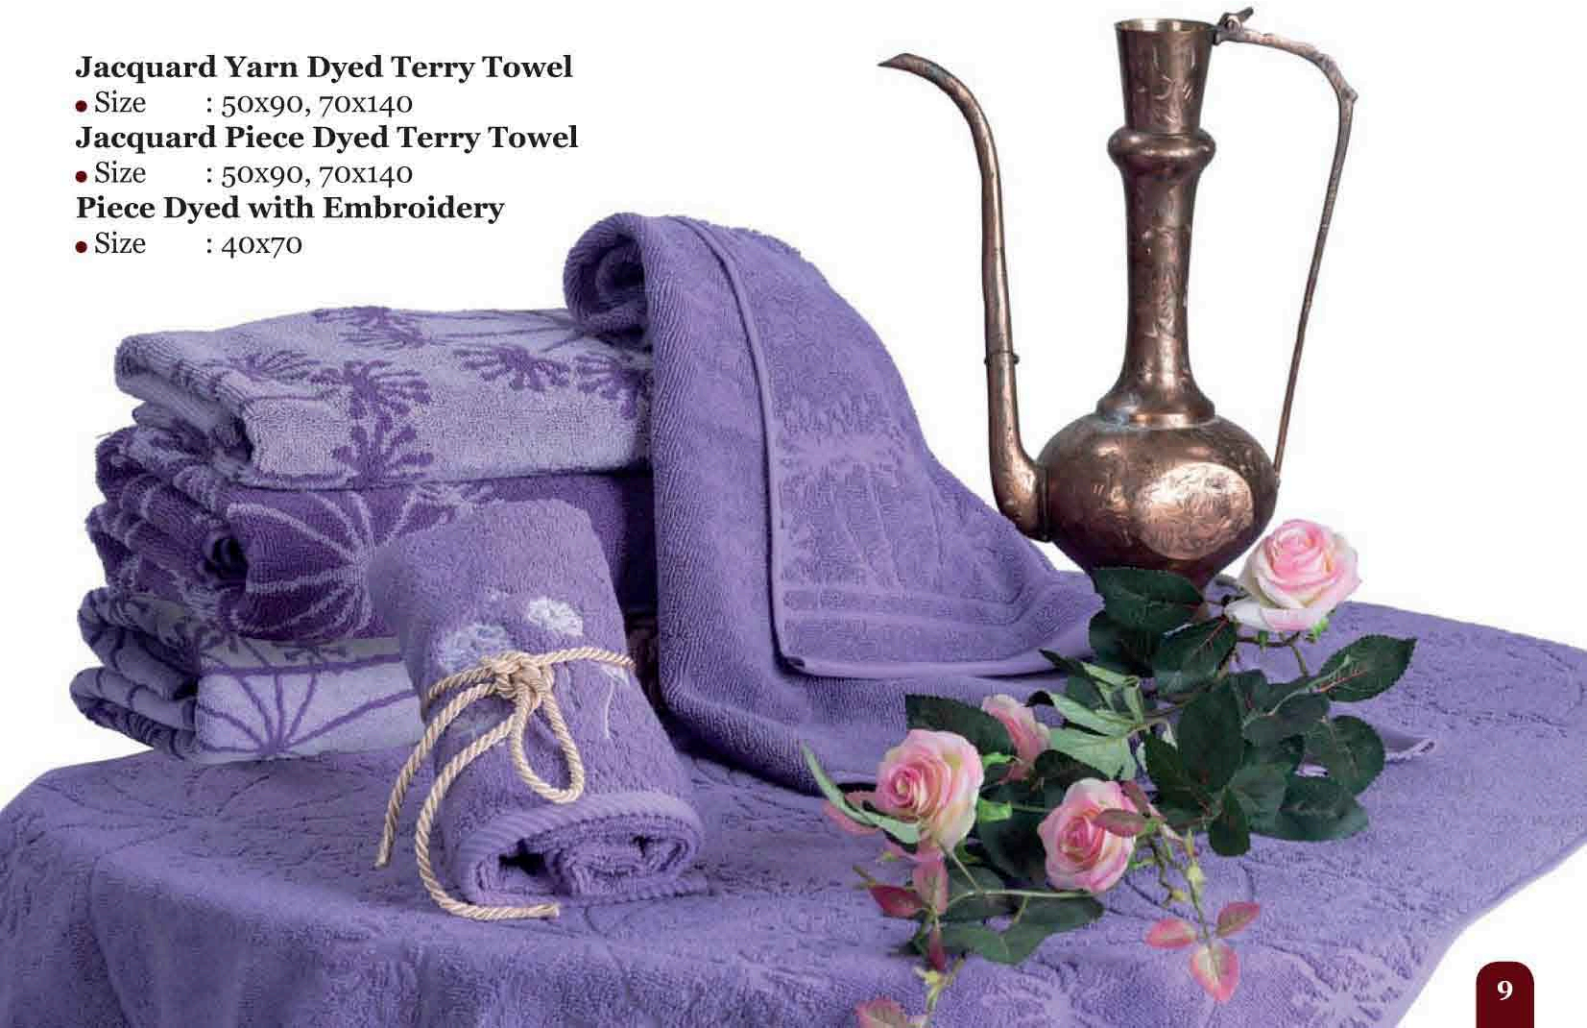

Jacquard Yarn Dyed Terry Towel

- Size : 50x90, 70x140

Jacquard Piece Dyed Terry Towel

- Size : 50x90, 70x140

Piece Dyed with Embroidery

- Size : 40x70