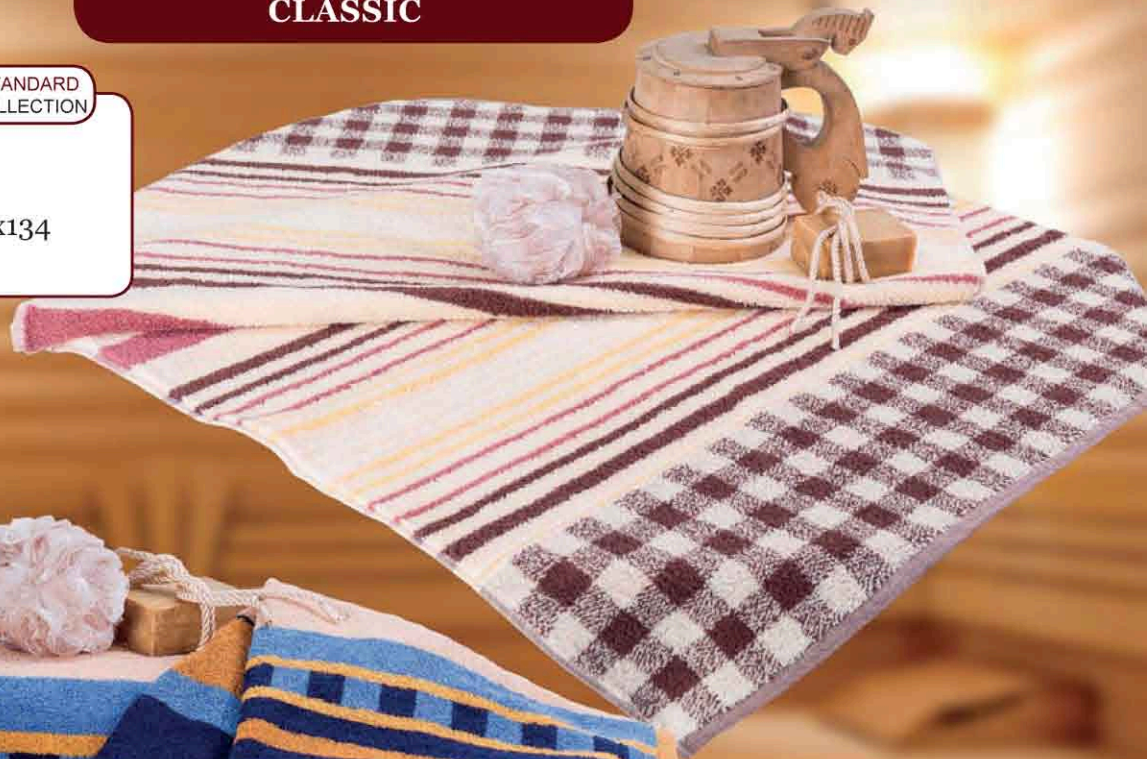

CLASSIC

STANDARD
COLLECTION

Duet Yarn Dyed Jacquard Terry Towel

- Size : 30x50, 47x94, 67x134
- Yarn : 100% cotton

OPTIMA
COLLECTION

Film Yarn Dyed Jacquard Terry Towel

- Size : 50x90, 70x140
- Yarn : 100% cotton