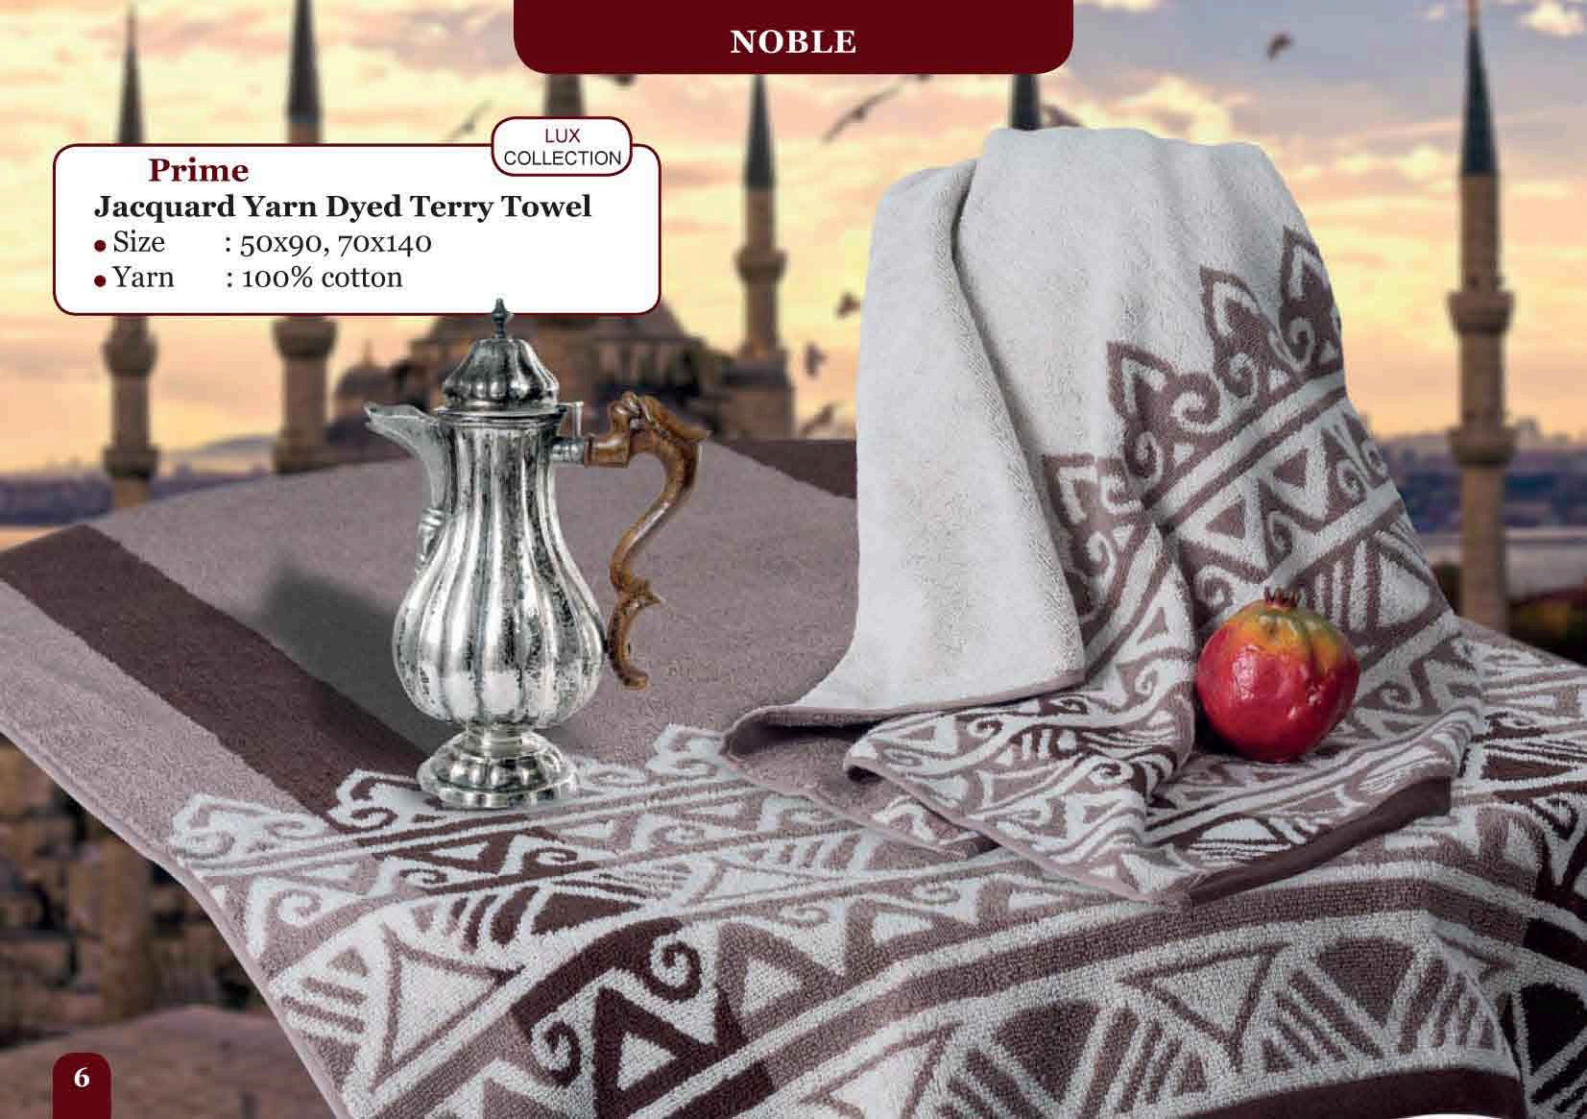

LUX
COLLECTION

Prime

Jacquard Yarn Dyed Terry Towel

- Size : 50x90, 70x140
- Yarn : 100% cotton

**Greek**STANDARD
COLLECTION**Jacquard Yarn Dyed Terry Towel**

- Size : 50x90, 70x140
- Color : blue , olive
- Yarn : 100% cotton